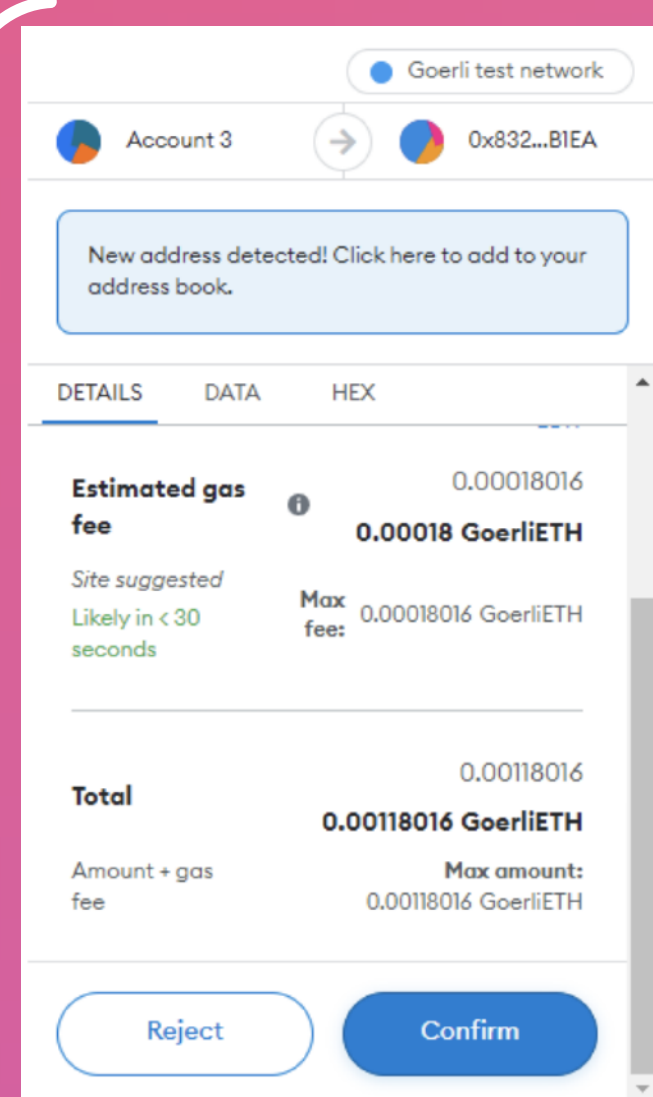

4 Turn your best work into Premium Collectables for your community to enjoy. Give special access to the NFT-holders.

5 Shape your community the way you want it and build it as you grow.