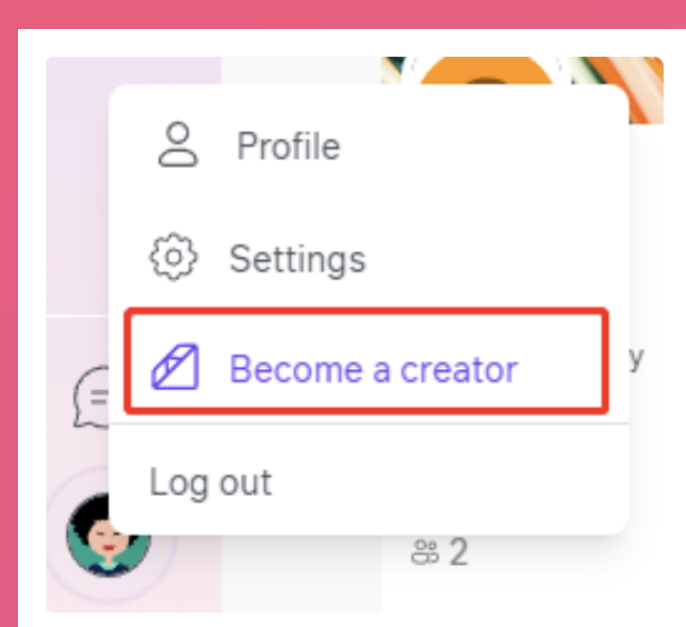

# 7 STEPS TO GET SET UP ON SO-COL

**1** Simply sign up with wallet or email. Yes email! (We make the wallet for you.)

**2** Click on the bottom left menu (on your PFP) and select "Become a creator".

**3** Create your community and mint it on-chain! SO-EXCITING! WE KNOW.